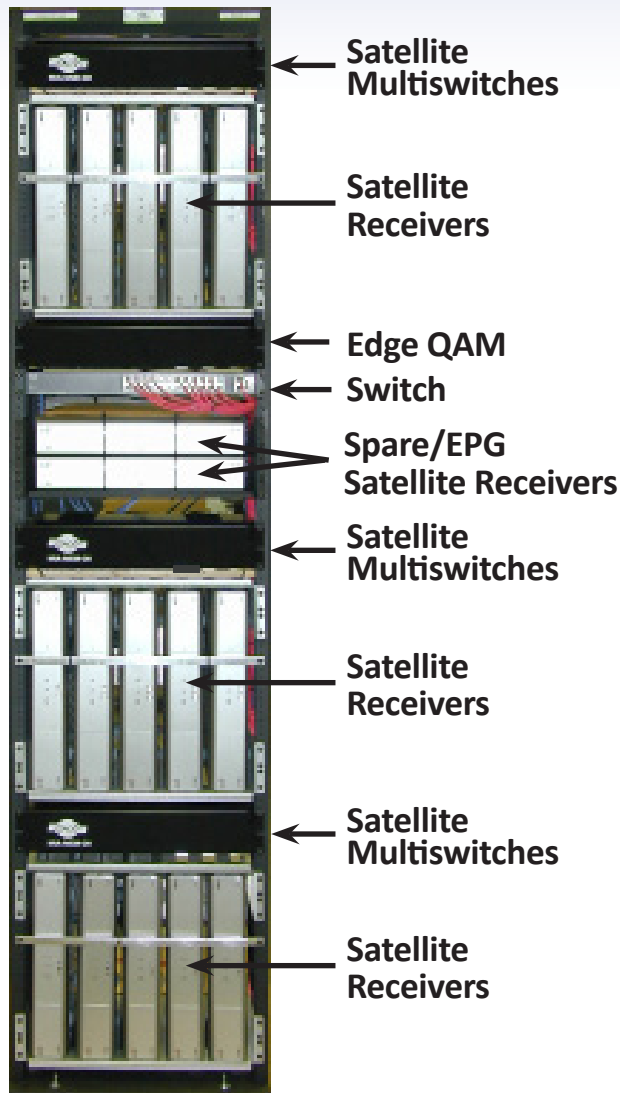

HDTV Headend Services

Mpro-HD™ Services will pre-build your satellite HDTV system with an HD channel line-up to your customized specifications.

All of the equipment and connectivity will be delivered to your premise ready to plug'n'play - and installed by an Mpro-HD agent, a nationwide network of certified integrators who have been trained in HDTV implementation.

Mpro-HD™ Rack Front View

Mpro-HD™ Rack Rear View

800-423-2594

www.multicominc.com/mprohd

Mpro-HD™: Making HDTV Easy and Reliable for the Hospitality Industry