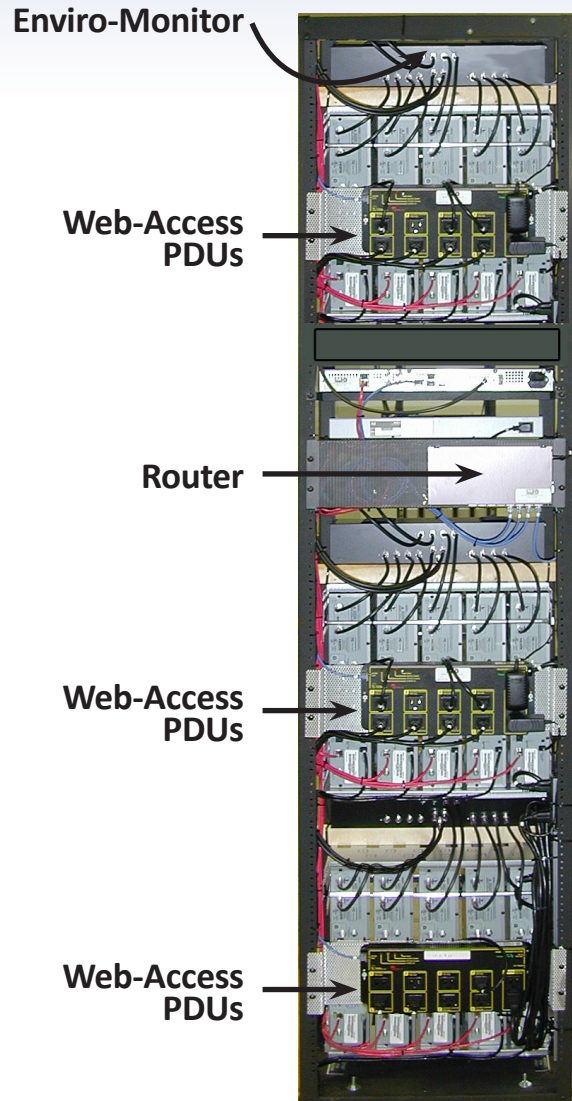

HDTV Headend Services

Mpro-HD™ Services will pre-build your satellite HDTV system with an HD channel line-up to your customized specifications.

All of the equipment and connectivity will be delivered to your premise ready to plug'n'play - and installed by an Mpro-HD agent, a nationwide network of certified integrators who have been trained in HDTV implementation.

Mpro-HD™ Rack Front View

Mpro-HD™ Rack Rear View

800-423-2594

www.multicominc.com/mprohd

Mpro-HD™: Making HDTV Easy and Reliable for the Hospitality Industry